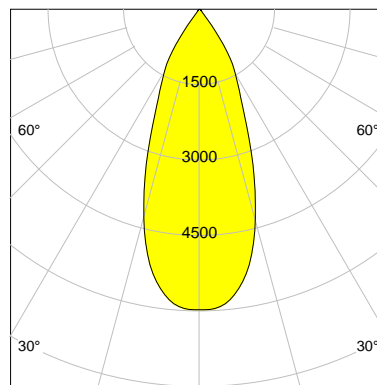

DESCRIPTION

Type	Track Spotlight
Article-number	141564L11259
Colour	black
Energy Consumption	33.1 W
Efficiency	96 lm/W
Luminous Flux	3182 lm
Current (sec)	800 mA
Protection Class	IP 20
Energy-Label	E
Cooling	Passive

LED

Color Temperature	3000K
Color Rendering	CRI 92
LES	15
Color Tolerance	3-Step McAdam
Planckian Curve	BBBL
Spectrum	Premium Color G7
Photobiological safety	RG2

ELECTRICAL

Overload- / Shortcircuit Protection	
Wiring / Adapter	3-Phase Adapter
Max Luminaires MCB	B16A 27Stück
Tracks	Global Stucchi Eutrac

Control

Control	On/Off
---------	--------

REFLECTOR

Technology	ULTRA
Material	Miro 4 Silver
FWHM	40°
FWTM	71°

I-max : 5972 cd *

UGR : 20.0 (4H/8H - 70/50/20)

H/m	D/m	E _{max} /lx/klm *
1.0	0.7	1876
2.0	1.5	469
3.0	2.2	208
4.0	2.9	117